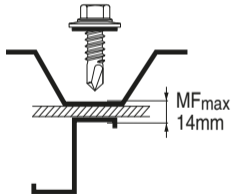

S-MD 63 S 5.5 x 32

413451

Rostfrei / Inox / Stainless A2

2009453