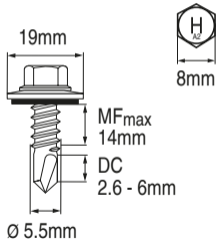

S-MD 63 S 5.5 x 32

413451

Rostfrei / Inox / Stainless A2

2009453